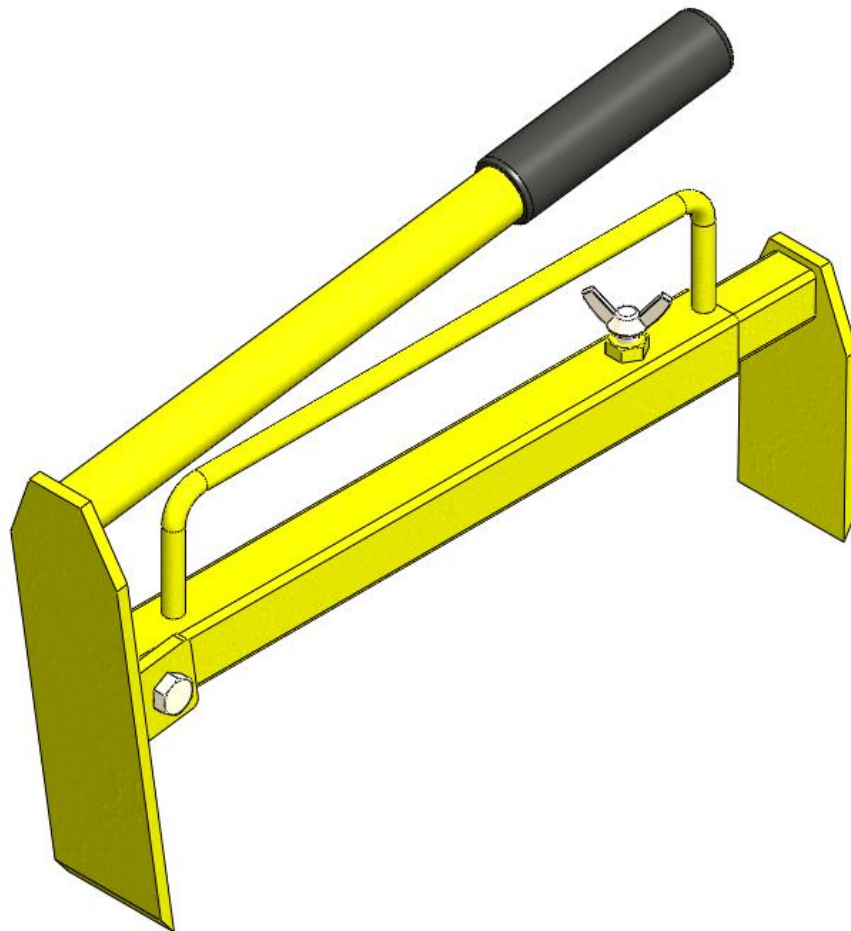

User manual of ORIT ABH Brick Handle

1. Choose the needed distance
2. The next sizes can be lifted: 290 – 530mm
3. Make sure the clamp has several mm's of extra space
4. While lifting, the clamp will clamp automatically
5. The grip depth is 75 mm
6. The own weight is 1,7 KG
7. The maximum weight load is 30 KG
8. CE approved

CE-declaration of conformity ORIT ABH

ORIT B.V. , Bruijellestraat 8 , 5048 AE Tilburg

Herewith declares that:

ORIT Brick handle type ABH

Is in conformity with the provisions of the Machinery Directive and with national implementing legislation
Directive:
2006/42/EG